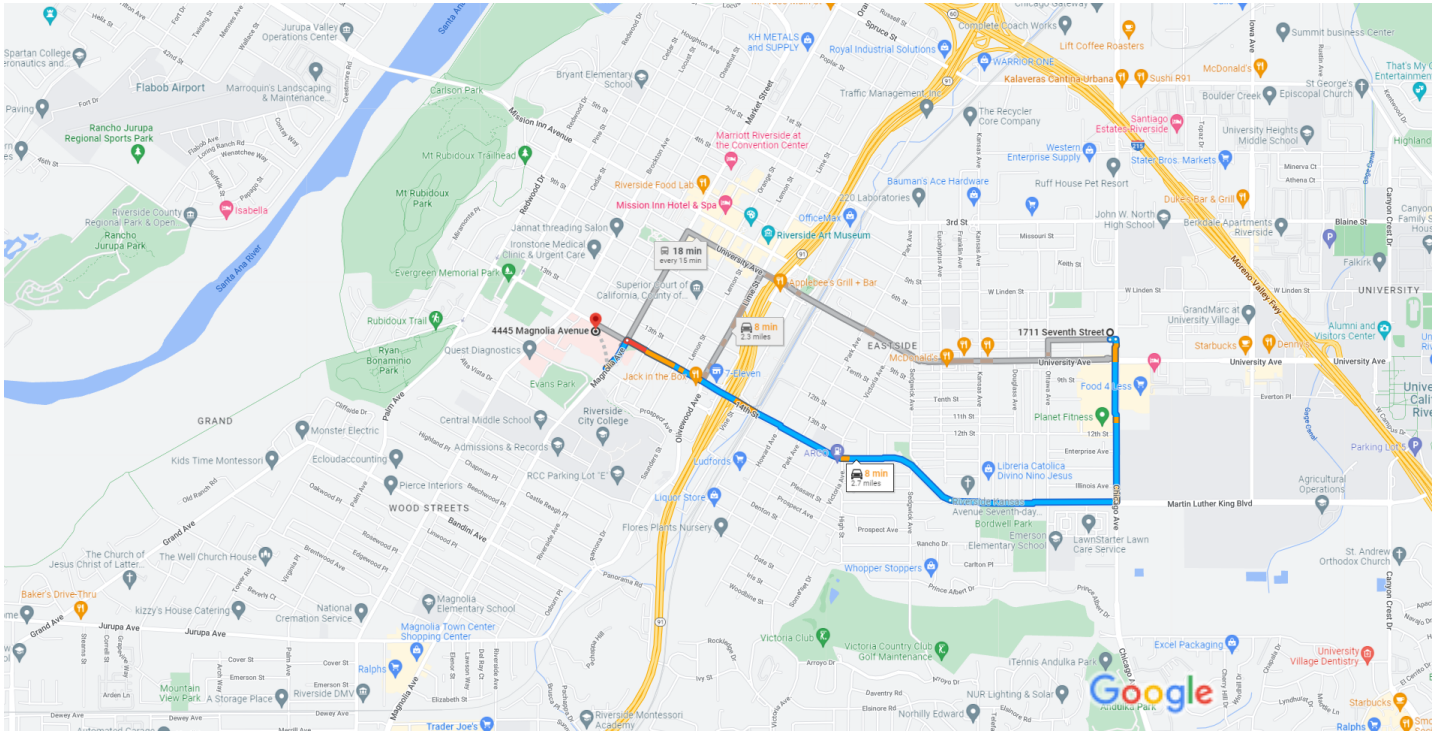

1711 Seventh St, Riverside, CA 92507 to 4445 Magnolia Ave, Riverside, CA 92501

Drive 2.7 miles, 8 min

Entrada - Hospital Directions

Map data ©2022 Google 1000 ft

1711 Seventh St
Riverside, CA 92507

- ↑ 1. Head east on Seventh St toward Chicago Ave
112 ft
- ↘ 2. Turn right onto Chicago Ave
Pass by O'Reilly Auto Parts (on the left)
0.6 mi
- ↘ 3. Turn right onto Martin Luther King Blvd
0.6 mi
- ↑ 4. Continue onto 14th St
1.3 mi
- ↙ 5. Turn left onto Magnolia Ave
0.1 mi

4445 Magnolia Ave
Riverside, CA 92501