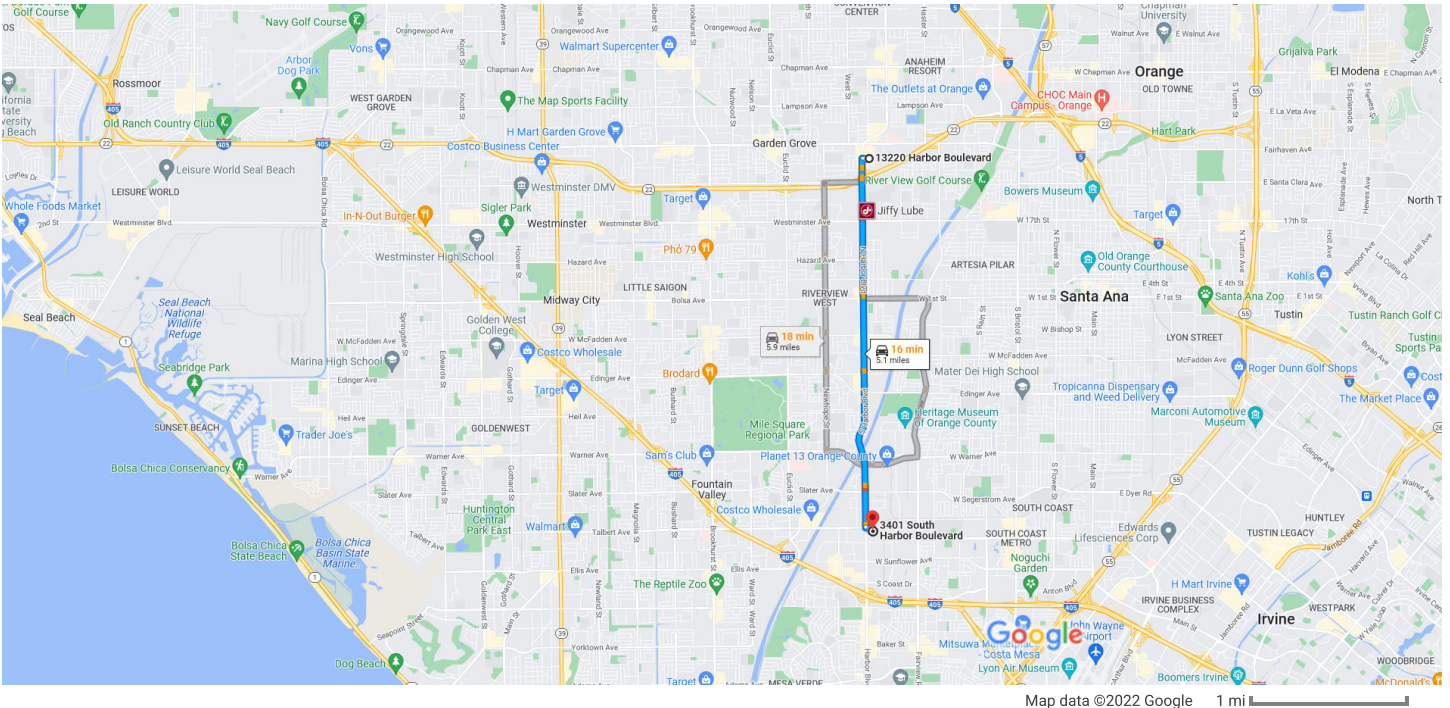

13220 Harbor Blvd, Garden Grove, CA 92843 to 3401 S Harbor Blvd, Santa Ana, CA 92704

Drive 5.1 miles, 16 min

Harbor Place - KAISER ON-THE-JOB

Map data ©2022 Google 1 mi

13220 Harbor Blvd
Garden Grove, CA 92843

Continue to Harbor Blvd

- 43 sec (394 ft)
- ↑ 1. Head north toward Harbor Blvd
- 46 ft
- ↶ 2. Turn left toward Harbor Blvd
- 154 ft
- ↷ 3. Turn right toward Harbor Blvd
- 49 ft
- ↶ 4. Turn left toward Harbor Blvd
- 144 ft

Follow Harbor Blvd to Santa Ana

- 13 min (4.9 mi)
- ↶ 5. Turn left at the 1st cross street onto Harbor Blvd
- [Pass by Denny's \(on the left\)](#)
- 4.8 mi
- ↶ 6. Turn left onto W MacArthur Blvd
- 0.1 mi

Drive to your destination

- 37 sec (328 ft)
- ↷ 7. Turn right
- 135 ft
- ↷ 8. Turn right
- [Destination will be on the left](#)
- 194 ft

3401 S Harbor Blvd
Santa Ana, CA 92704