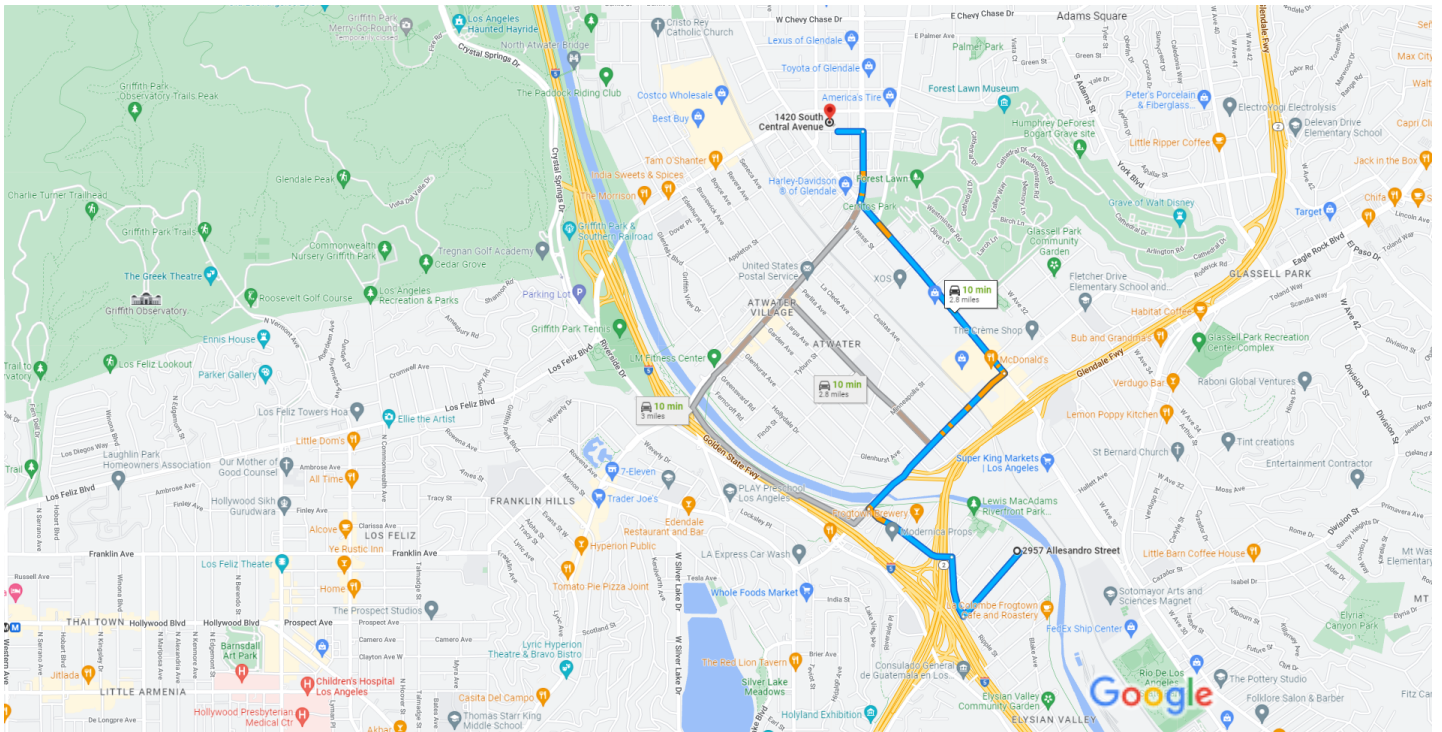

2957 Allesandro St, Los Angeles, CA 90039 to 1420 S Central Ave, Glendale, CA 91204 Drive 2.8 miles, 10 min

Live Work - Hospital Directions

Map data ©2022 1000 ft

2957 Allesandro St
Los Angeles, CA 90039

- ↑ 1. Head southwest on Allesandro St toward Crystal St
_____ 0.3 mi
- ↘ 2. Turn right onto Ripple St
_____ 0.2 mi
- ↙ 3. Turn left to stay on Ripple St
_____ 0.4 mi
- ↘ 4. Turn right onto Fletcher Dr
_____ 0.7 mi
- ↙ 5. Turn left onto N San Fernando Rd
📍 Pass by McDonald's (on the left)
_____ 0.8 mi
- ↘ 6. Turn right onto S Brand Blvd
_____ 0.3 mi
- ↙ 7. Turn left onto W Laurel St
_____ 479 ft

11/14/22, 12:44 PM

2957 Allesandro Street, Los Angeles, CA to 1420 South Central Avenue, Glendale, CA - Google Maps

1420 S Central Ave
Glendale, CA 91204