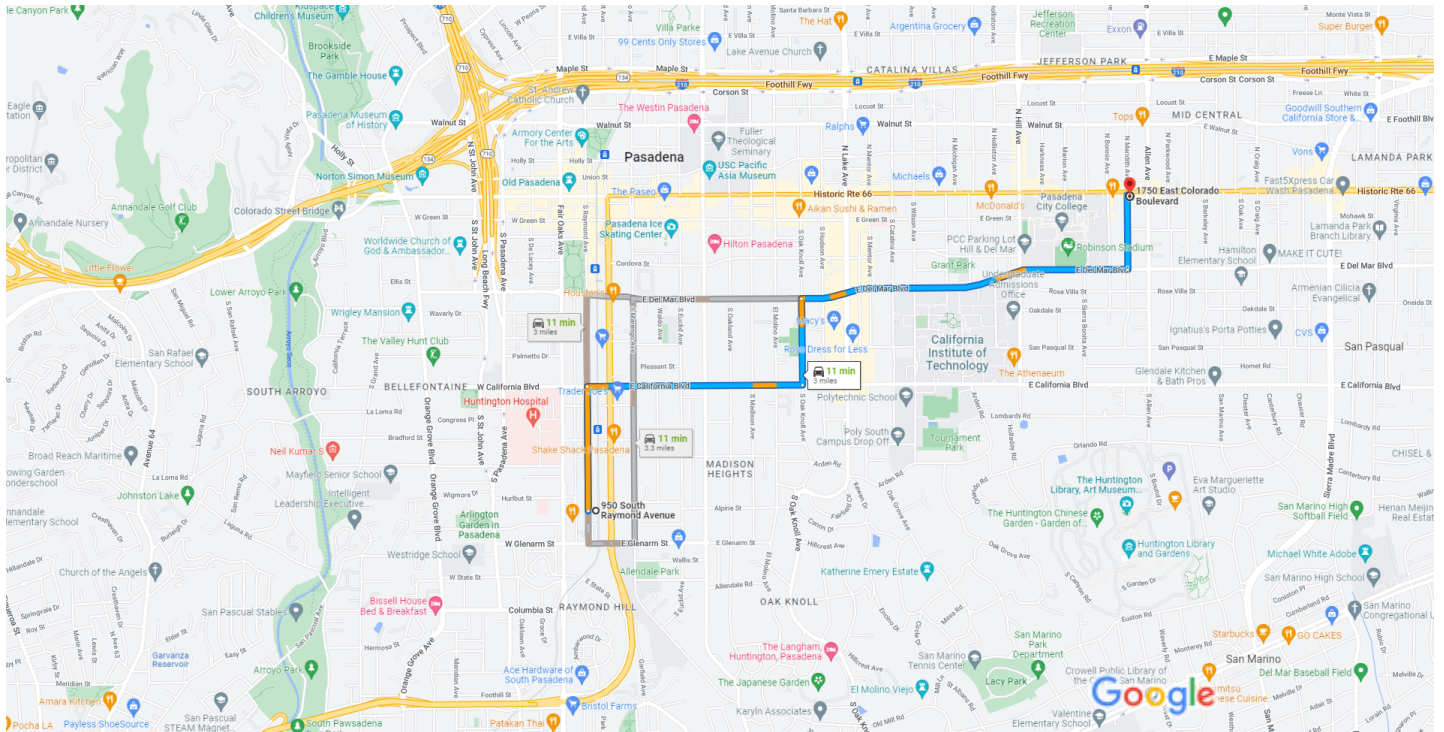

950 S Raymond Ave, Pasadena, CA 91105 to 1750 E Colorado Blvd, Pasadena, CA 91106 Drive 3.0 miles, 11 min

Mullin Transportation - Clinic Directions

Map data ©2022 Google 1000 ft

950 S Raymond Ave
Pasadena, CA 91105

- ↑ 1. Head north on S Raymond Ave
_____ 0.5 mi
- ↘ 2. Turn right onto E California Blvd
_____ 0.8 mi
- ↙ 3. Turn left onto S Oak Knoll Ave
_____ 0.3 mi
- ↘ 4. Turn right onto E Del Mar Blvd
_____ 1.2 mi
- ↙ 5. Turn left onto S Meridith Ave
📍 Destination will be on the right
_____ 0.3 mi

1750 E Colorado Blvd
Pasadena, CA 91106