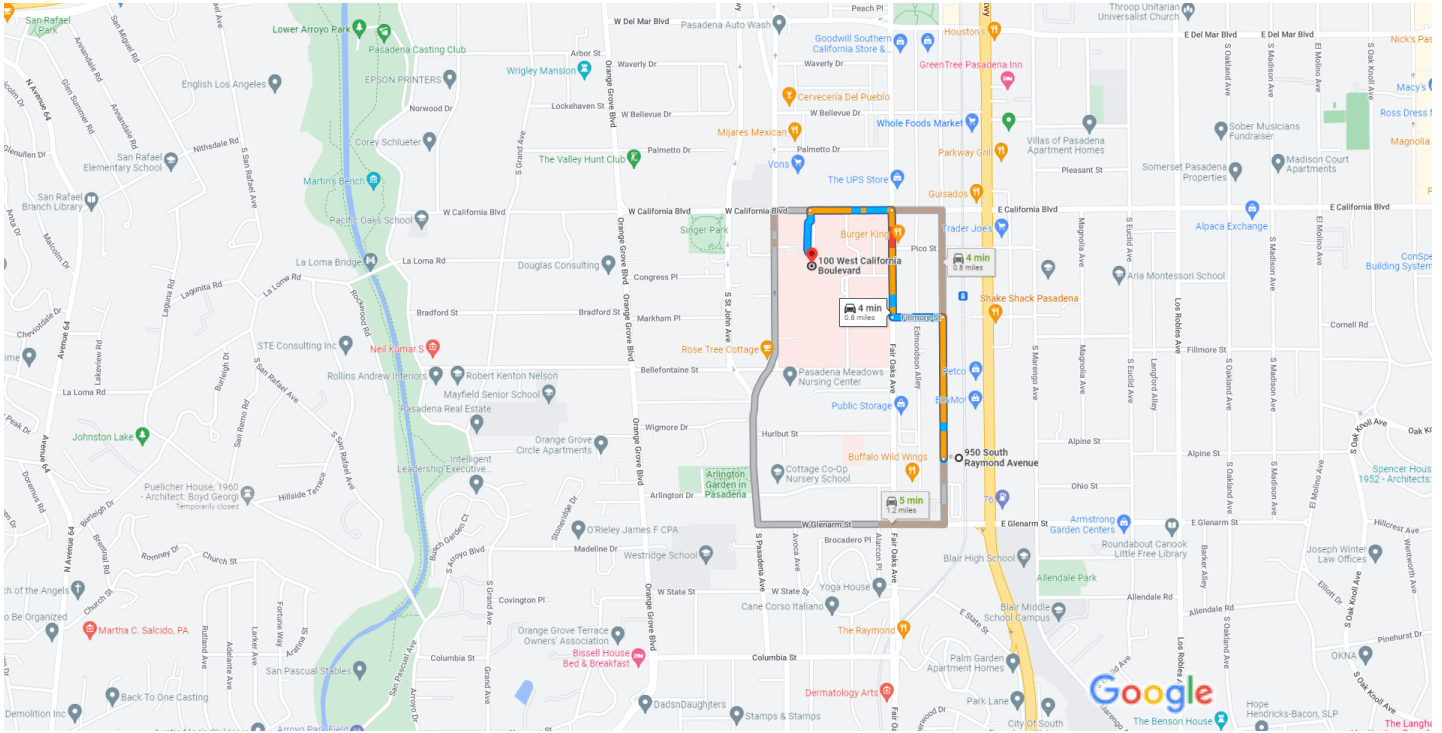

950 S Raymond Ave, Pasadena, CA 91105 to 100 W California Blvd, Pasadena, CA 91105

Drive 0.8 mile, 4 min

Mullin Transportation - Hospital Directions

Map data ©2022 Google 500 ft

950 S Raymond Ave  
Pasadena, CA 91105

- ↑ 1. Head north on S Raymond Ave  
0.3 mi
  - ↶ 2. Turn left onto Fillmore St  
482 ft
  - ↷ 3. Turn right onto Fair Oaks Ave  
0.2 mi
  - ↶ 4. Turn left onto W California Blvd  
0.1 mi
  - ↶ 5. Turn left after Bank of America Financial Center (on the right)  
456 ft
- i** Destination will be on the right

100 W California Blvd  
Pasadena, CA 91105