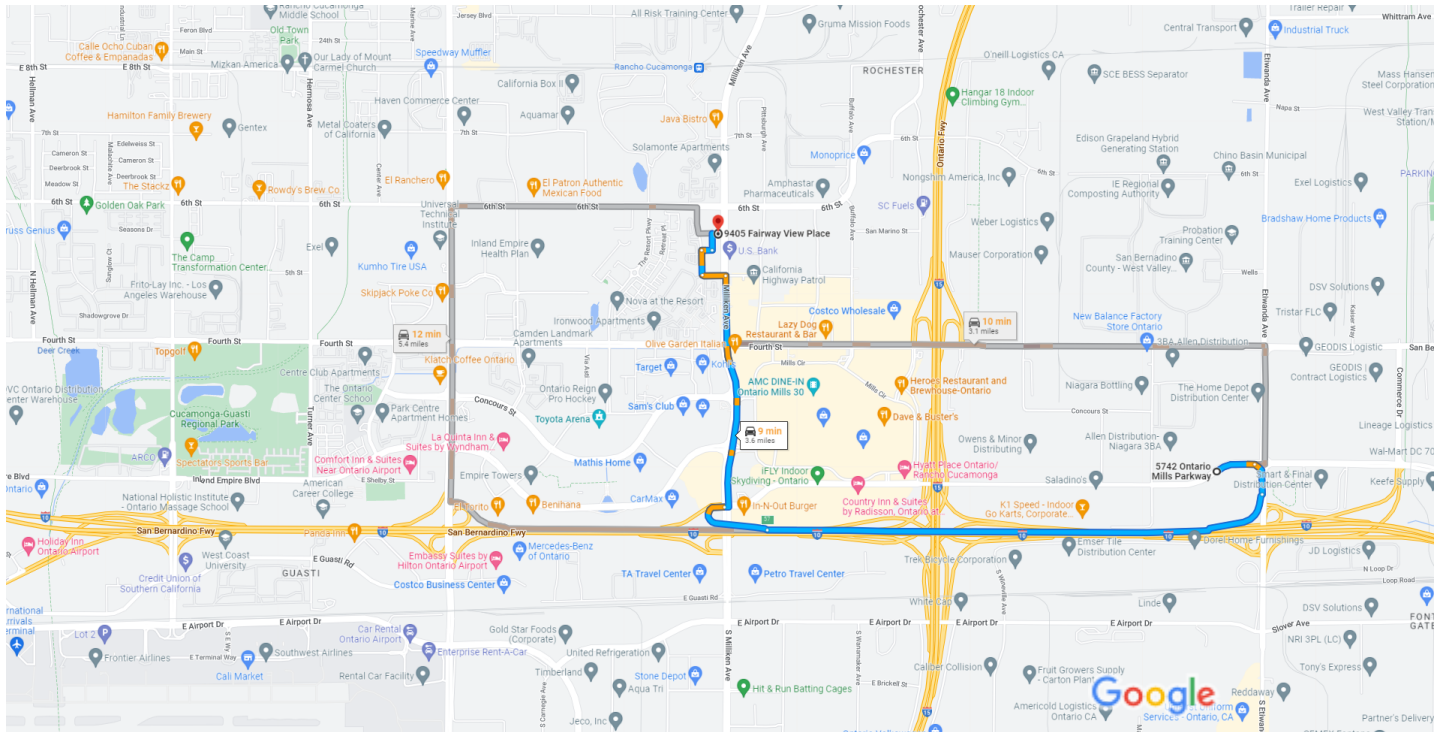

5742 Ontario Mills Pkwy, Ontario, CA 91764 to 9405 Fairway View Pl, Rancho Cucamonga, CA 91730

Drive 3.6 miles, 9 min

OMP Tilt Up - Clinic Directions

Map data ©2022 Google 1000 ft

5742 Ontario Mills Pkwy
Ontario, CA 91764

Take I-10 W and N Milliken Ave to 5th St in Rancho Cucamonga

- 7 min (3.3 mi)
- ↑ 1. Head northeast on Ontario Mills Pkwy
0.1 mi
- ↘ 2. Turn right onto N Etiwanda Ave
0.1 mi
- ↗ 3. Turn right to merge onto I-10 W
1.9 mi
- ↘ 4. Take exit 57 for Milliken Ave
0.3 mi
- ↶ 5. Use the left 2 lanes to turn left onto N Milliken Ave
0.9 mi

Continue on 5th St to your destination

2 min (0.3 mi)

-  6. Turn left onto 5th St

 456 ft
-  7. 5th St turns right and becomes Fairway View Pl

 476 ft
-  8. Turn right

 203 ft
-  9. Turn left
 Destination will be on the right

 318 ft

9405 Fairway View Pl
Rancho Cucamonga, CA 91730