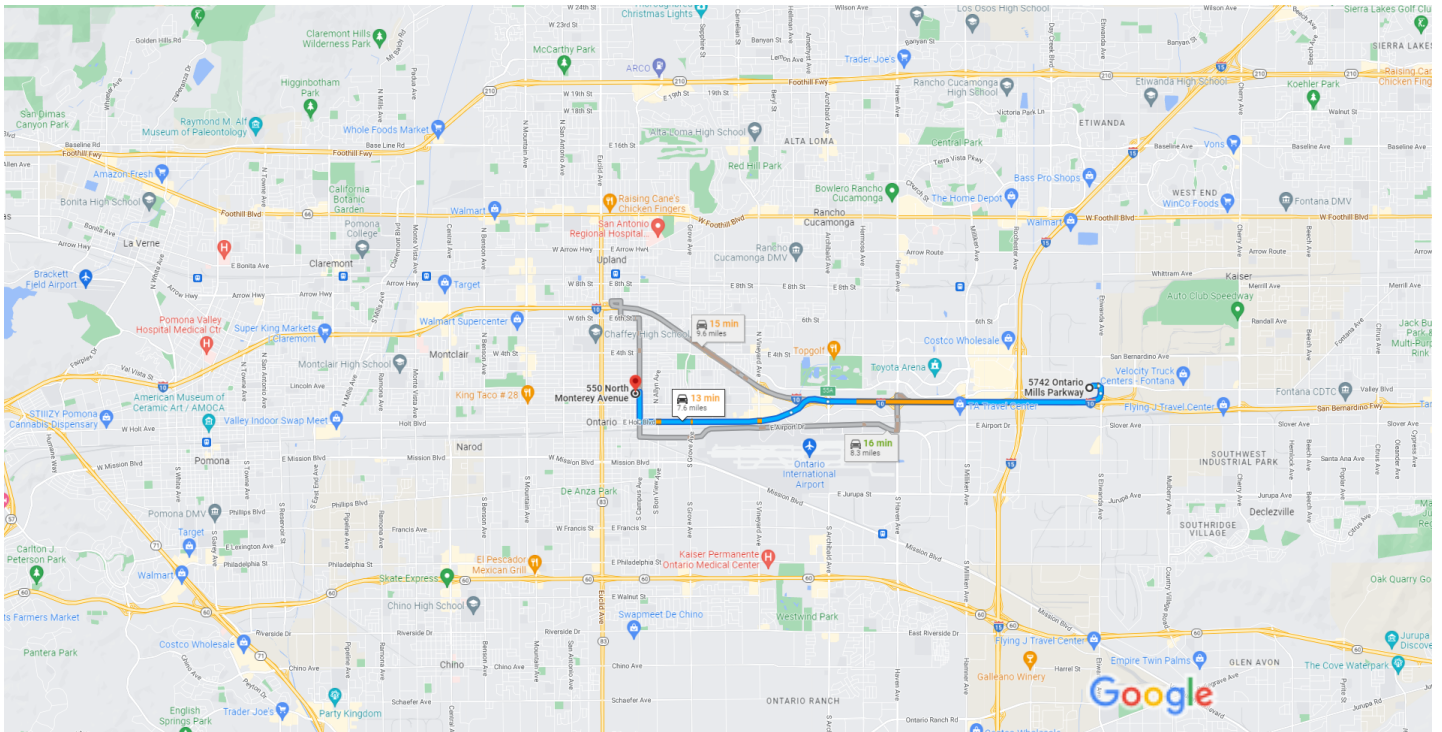

# 5742 Ontario Mills Pkwy, Ontario, CA 91764 to 550 N Monterey Ave, Ontario, CA 91764

Drive 7.6 miles, 13 min

## OMP Tilt Up - Hospital Directions

Map data ©2022 1 mi

5742 Ontario Mills Pkwy  
Ontario, CA 91764

- ↑ 1. Head northeast on Ontario Mills Pkwy  
0.1 mi
- ↘ 2. Turn right onto N Etiwanda Ave  
0.1 mi
- ↗ 3. Turn right to merge onto I-10 W  
4.0 mi
- ↘ 4. Take exit 55A for Holt Blvd  
0.6 mi
- ↑ 5. Continue onto E Holt Blvd  
 ⓘ Pass by Church's Texas Chicken (on the left in 2.2 mi)  
 2.2 mi
- ↘ 6. Turn right onto N Campus Ave  
 ⓘ Destination will be on the left  
 0.4 mi

550 N Monterey Ave