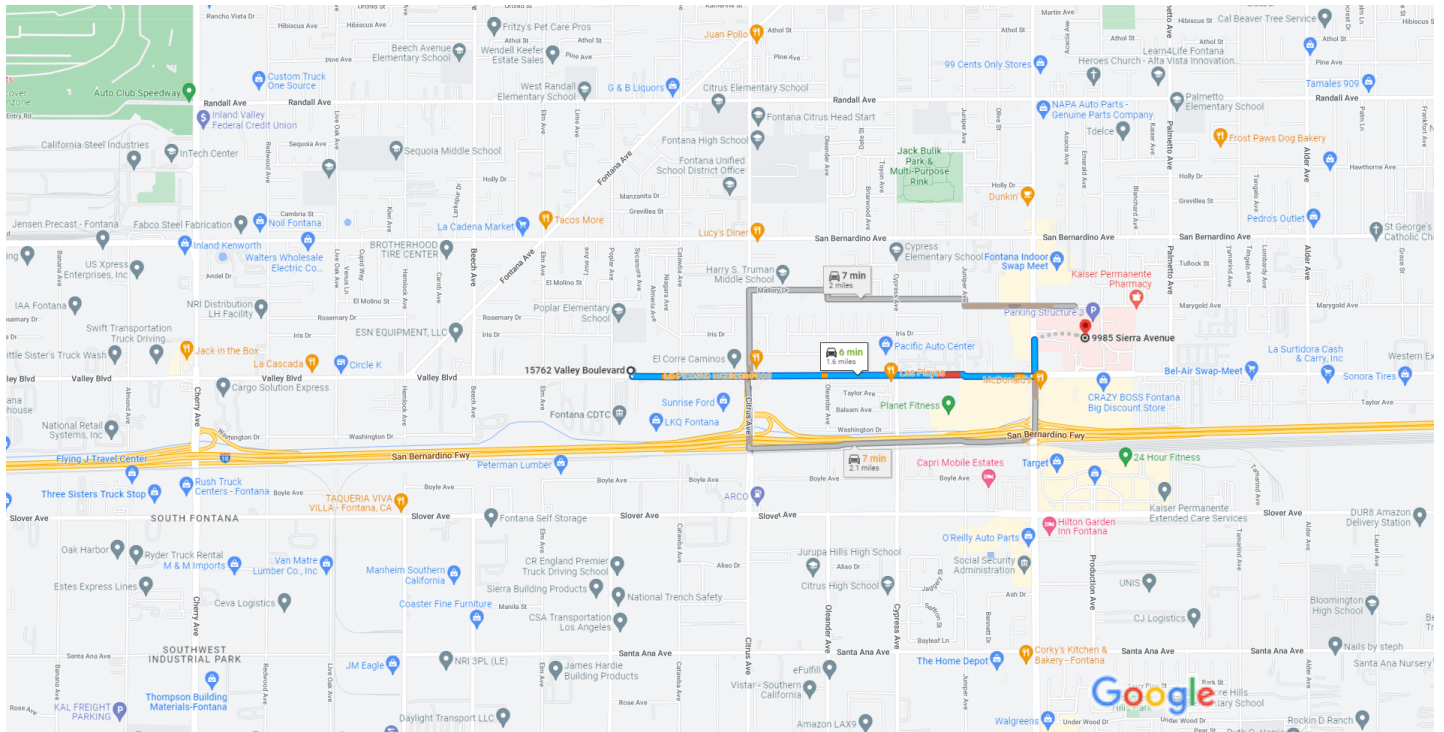

15762 Valley Blvd, Fontana, CA 92335 to 9985 Sierra Ave., Fontana, CA 92335

Drive 1.6 miles, 6 min

MOB 3 Lower Lvl
Pride Group - Clinic Directions

Map data ©2022 1000 ft

15762 Valley Blvd
Fontana, CA 92335

- ↑ 1. Head south toward Valley Blvd
_____ 118 ft
- ↶ 2. Turn left onto Valley Blvd
_____ 1.5 mi
- ↶ 3. Use the left 2 lanes to turn left after Jack in the Box (on the right)
 - 📍 Pass by Starbucks (on the right)
 - _____ 0.1 mi

9985 Sierra Ave.
Fontana, CA 92335