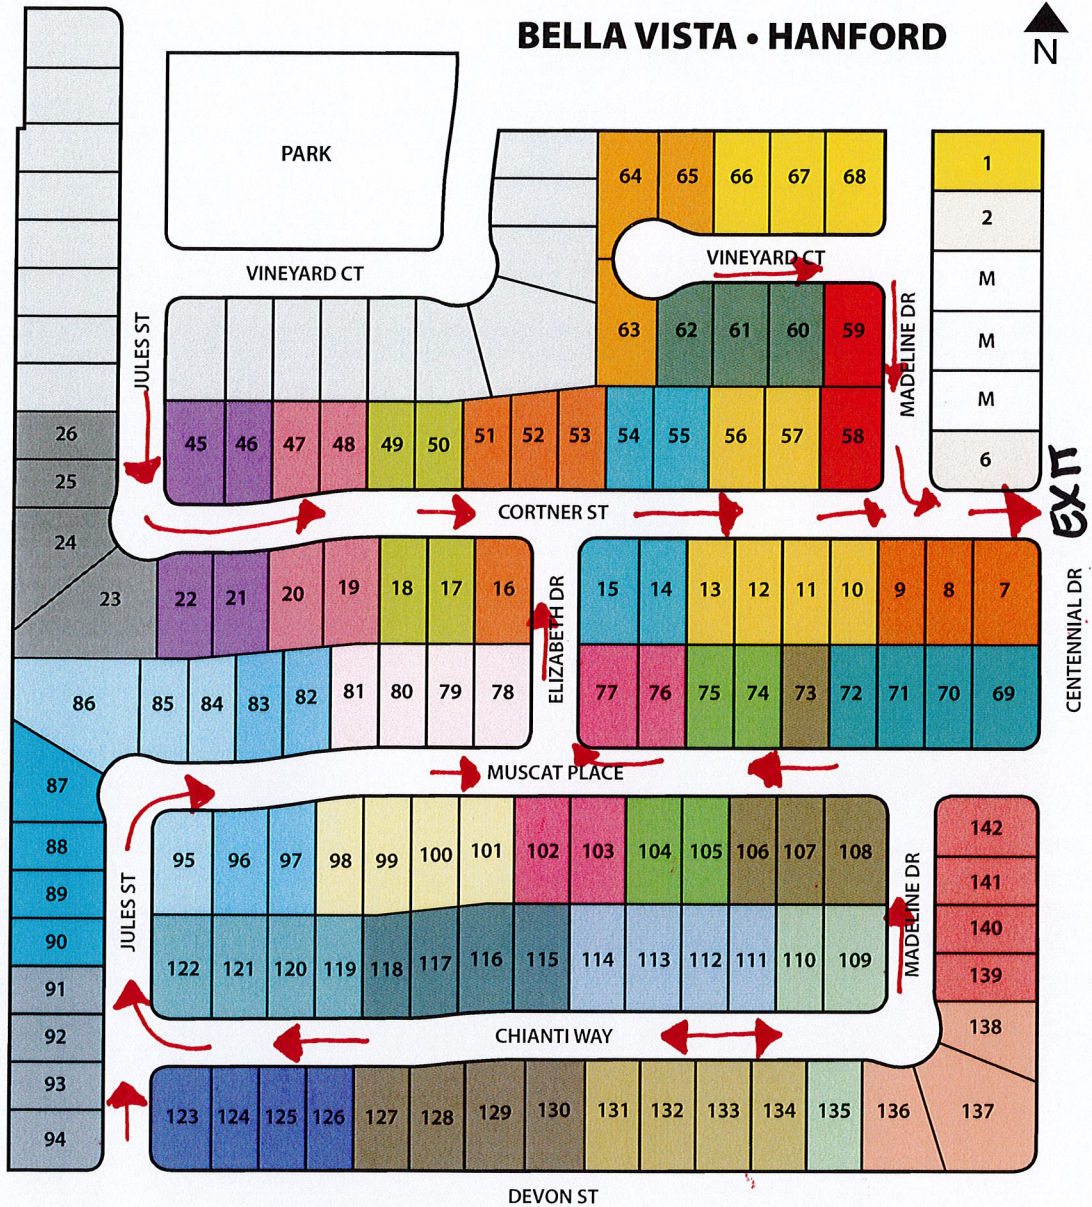

W VAN GOGH ST

BELLA VISTA • HANFORD

UNIT 1

Qty Lots	Sales Phase
3	Models
2	Parking/Reserved
6	Phase 1
4	Phase 2
4	Phase 3
4	Phase 4
4	Phase 5
4	Phase 6
4	Phase 7
4	Phase 13
3	Phase 14
3	Phase 15
45	

UNIT 2

Qty Lots	Sales Phase
4	Phase 16
4	Phase 17
4	Phase 18
4	Phase 19
4	Phase 20
4	Phase 21
4	Phase 22
3	Phase 23
3	Phase 24
4	Phase 25
4	Phase 26
4	Phase 27
4	Phase 28
4	Phase 29
4	Phase 30
4	Phase 31
4	Phase 32
4	Phase 33
4	Phase 34
3	Phase 35
2	Phase 36
79	

The Following Items Located at the Sales Office:

PRIMARY EXIT → → →